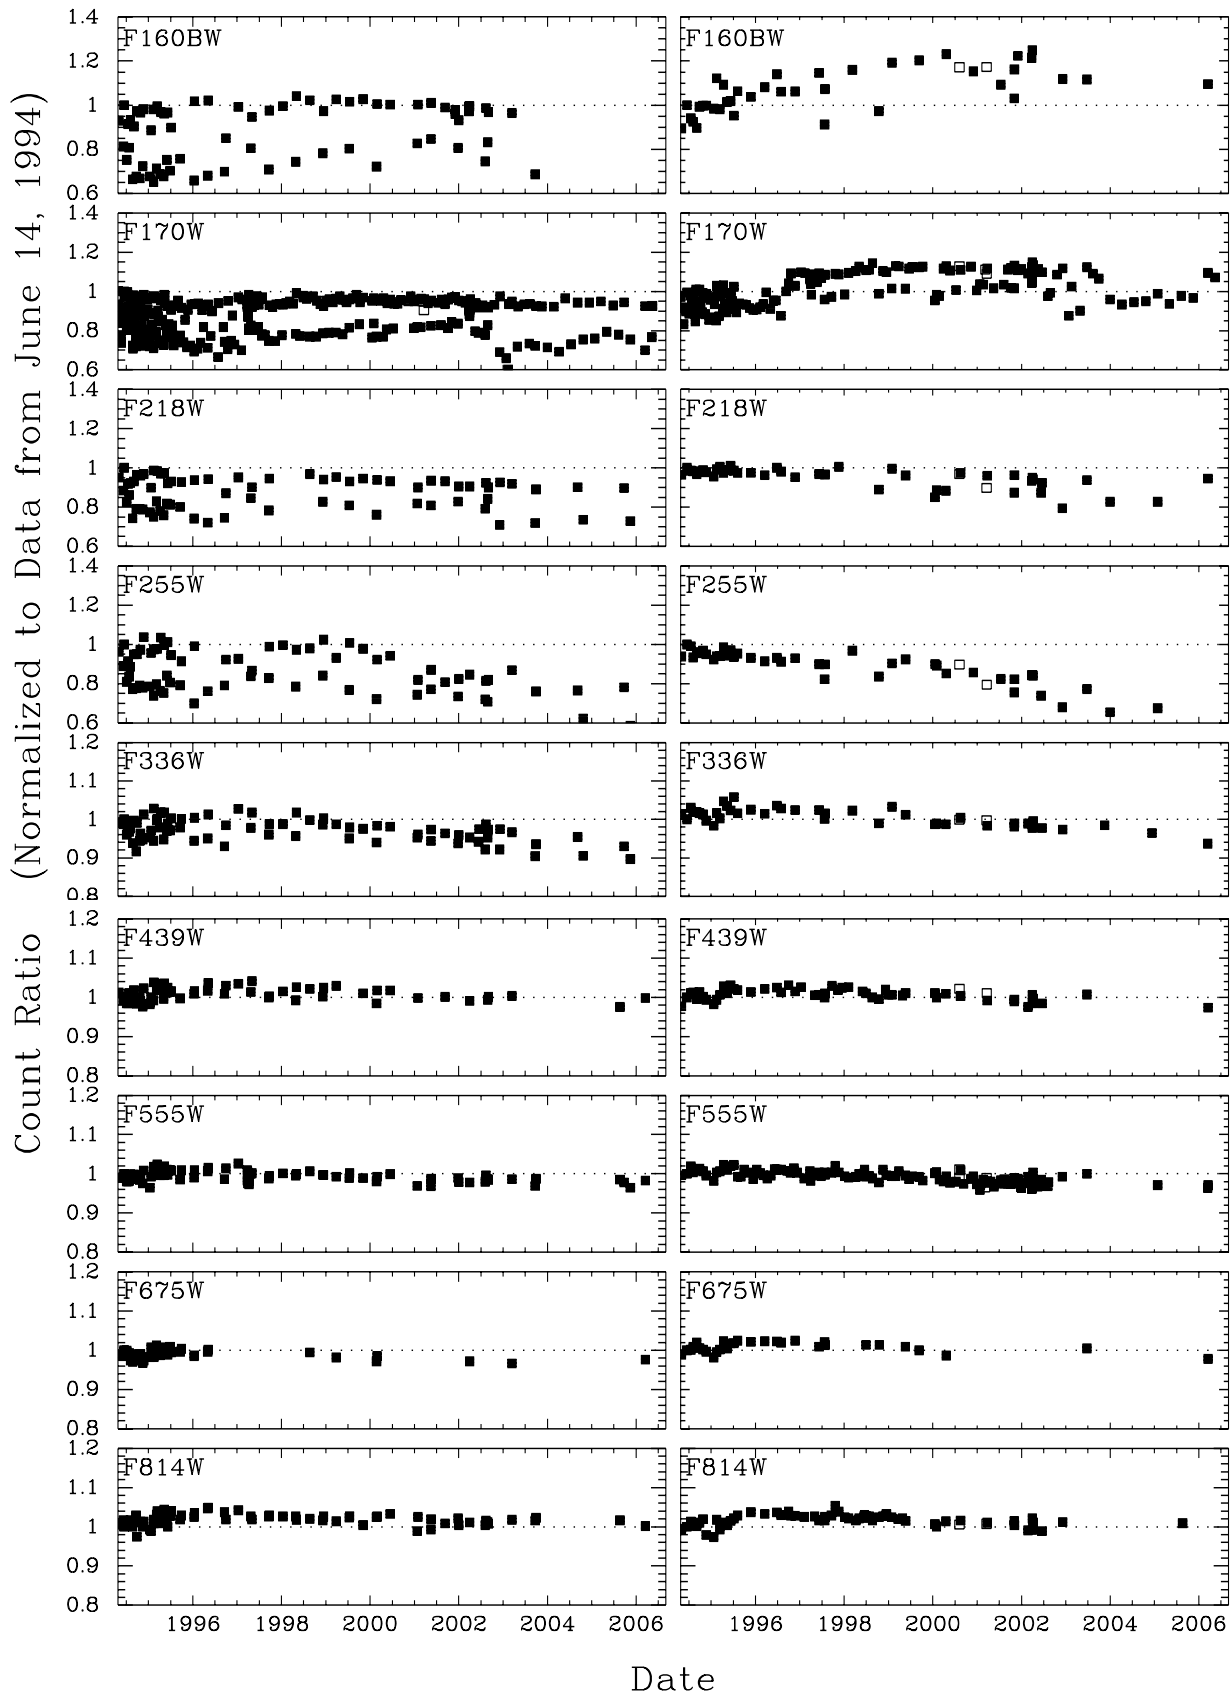

GRW+70D5824

WF3

PC 1

APERTURE RADIUS 0.5"

□ Data Taken after HST Safemodes, Aug 07 '00 & Mar 07 '01.

08/28/06